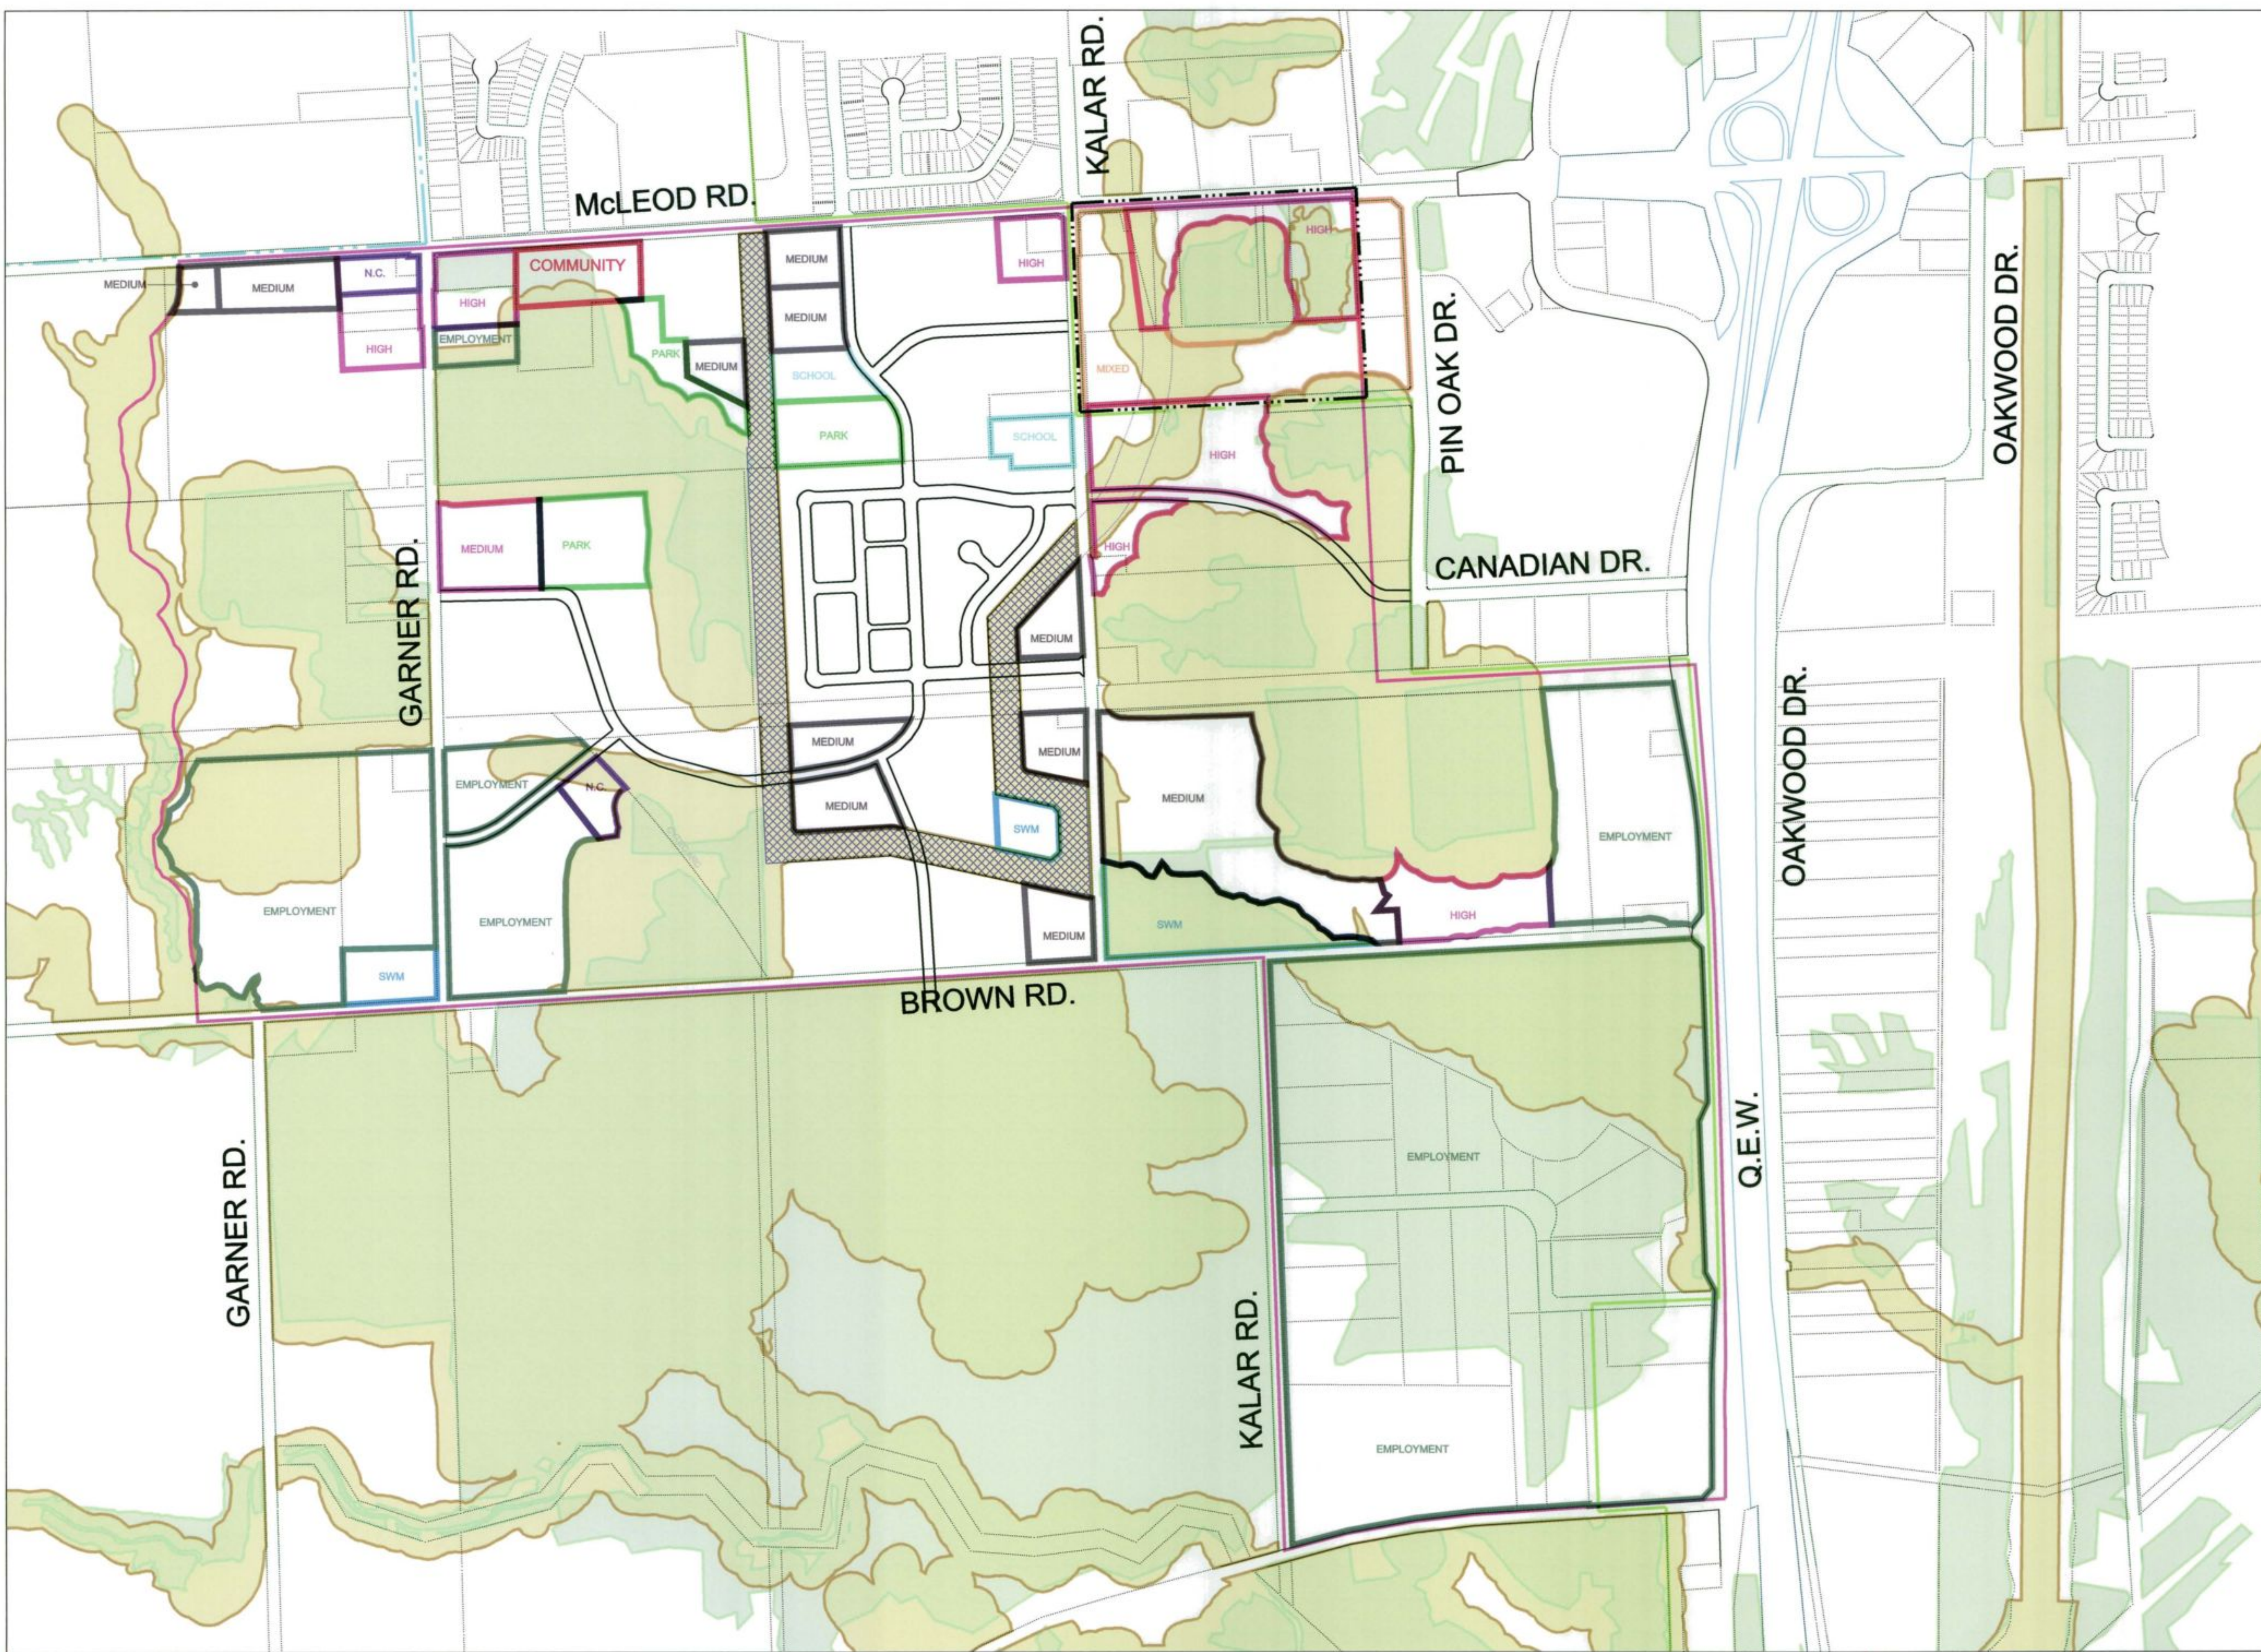

LEGEND

Warren Wood

- EnvProtectArea_Jan2010
- EnvConsArea_Jan2010
- Map Base

GARNER SOUTH SECONDARY PLAN
CONCEPT PLAN

FIELD NOTES	
DATE	06/01/209
SCALE HOR	1:5000
DWG No.	
MUN. REF. No.	
REV.	XXXX